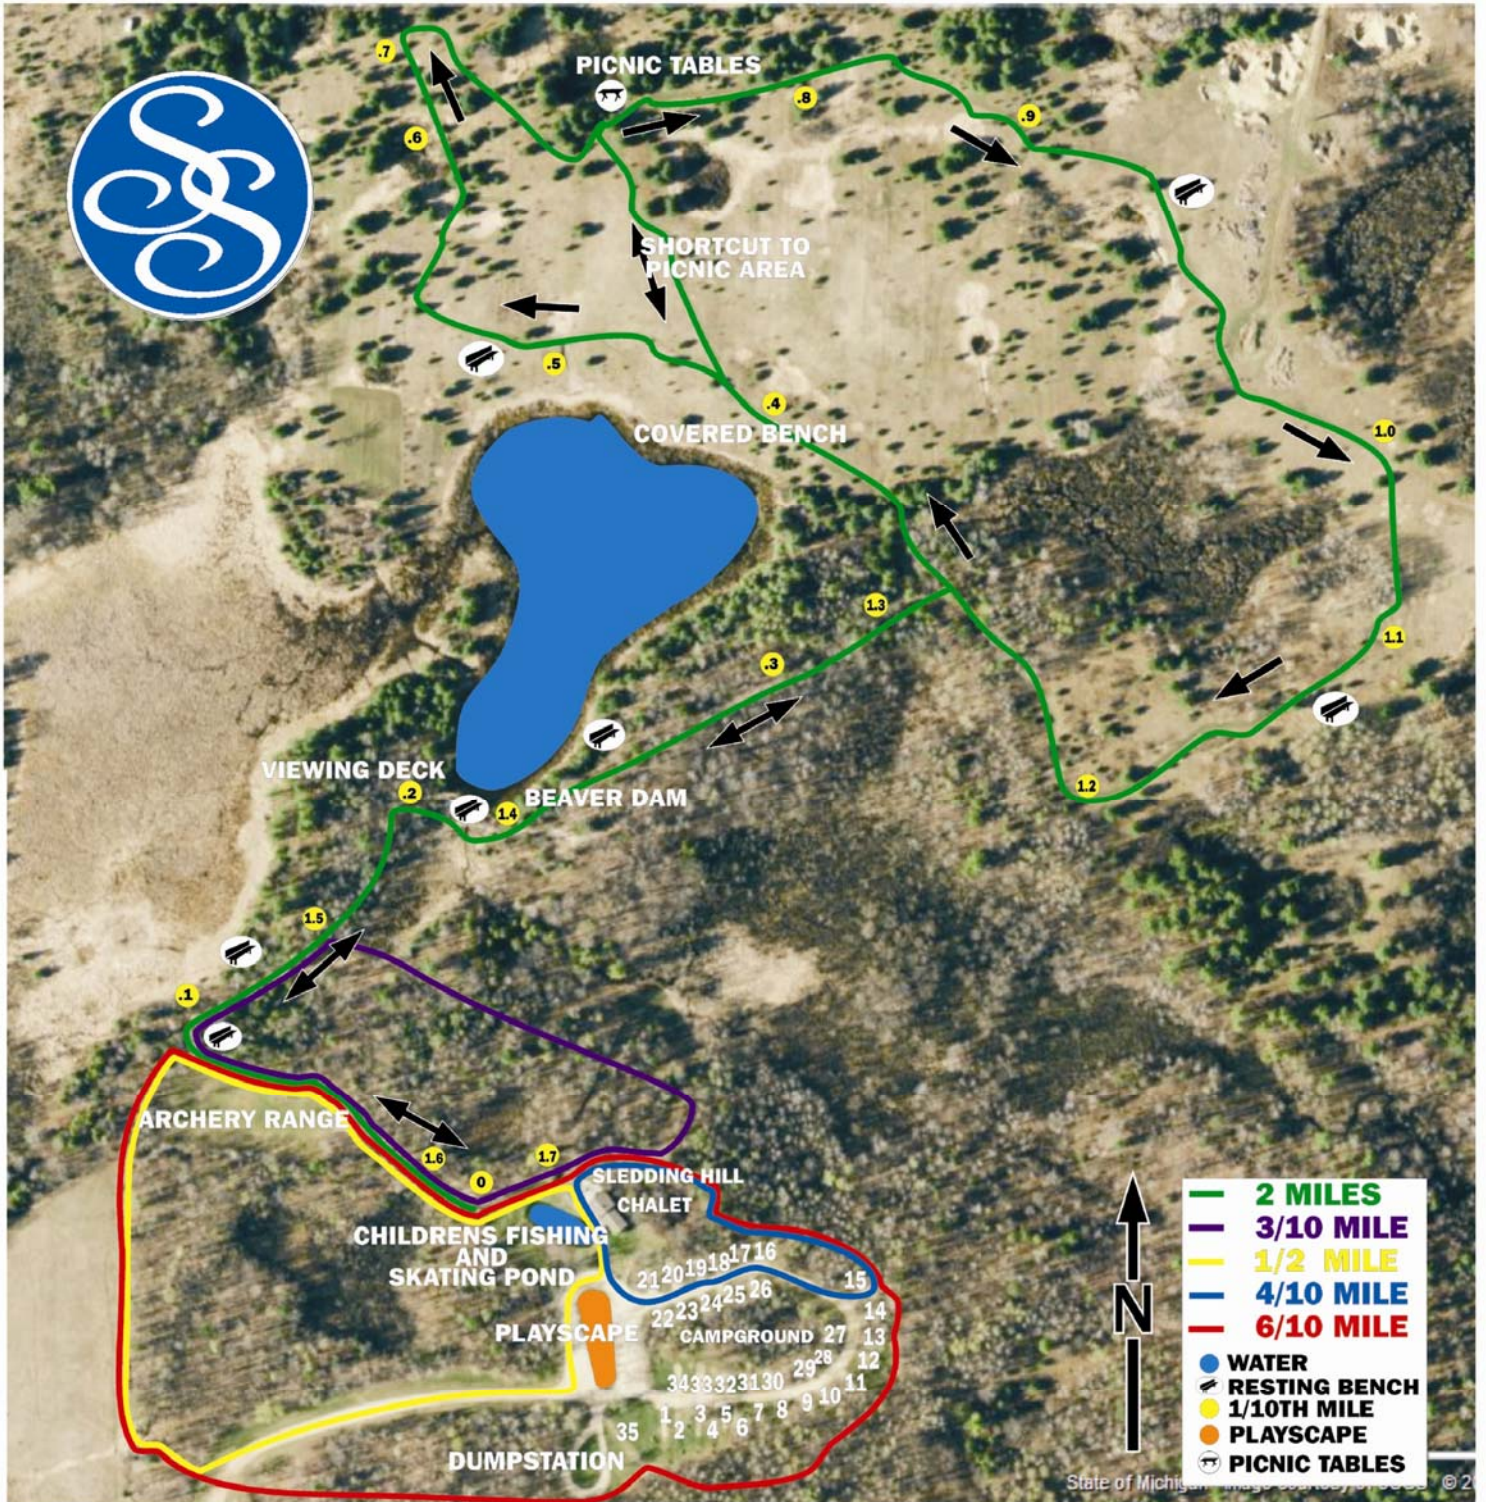

SUGAR SPRINGS CAMPGROUND AND NATURE TRAILS

CAMPGROUND RESERVATIONS
989-426-4232

POA OFFICE
989-426-4111

GOLF PRO SHOP
989-426-4391

HEARTH RESTAURANT
989-426-9203

POOL
989-426-0938