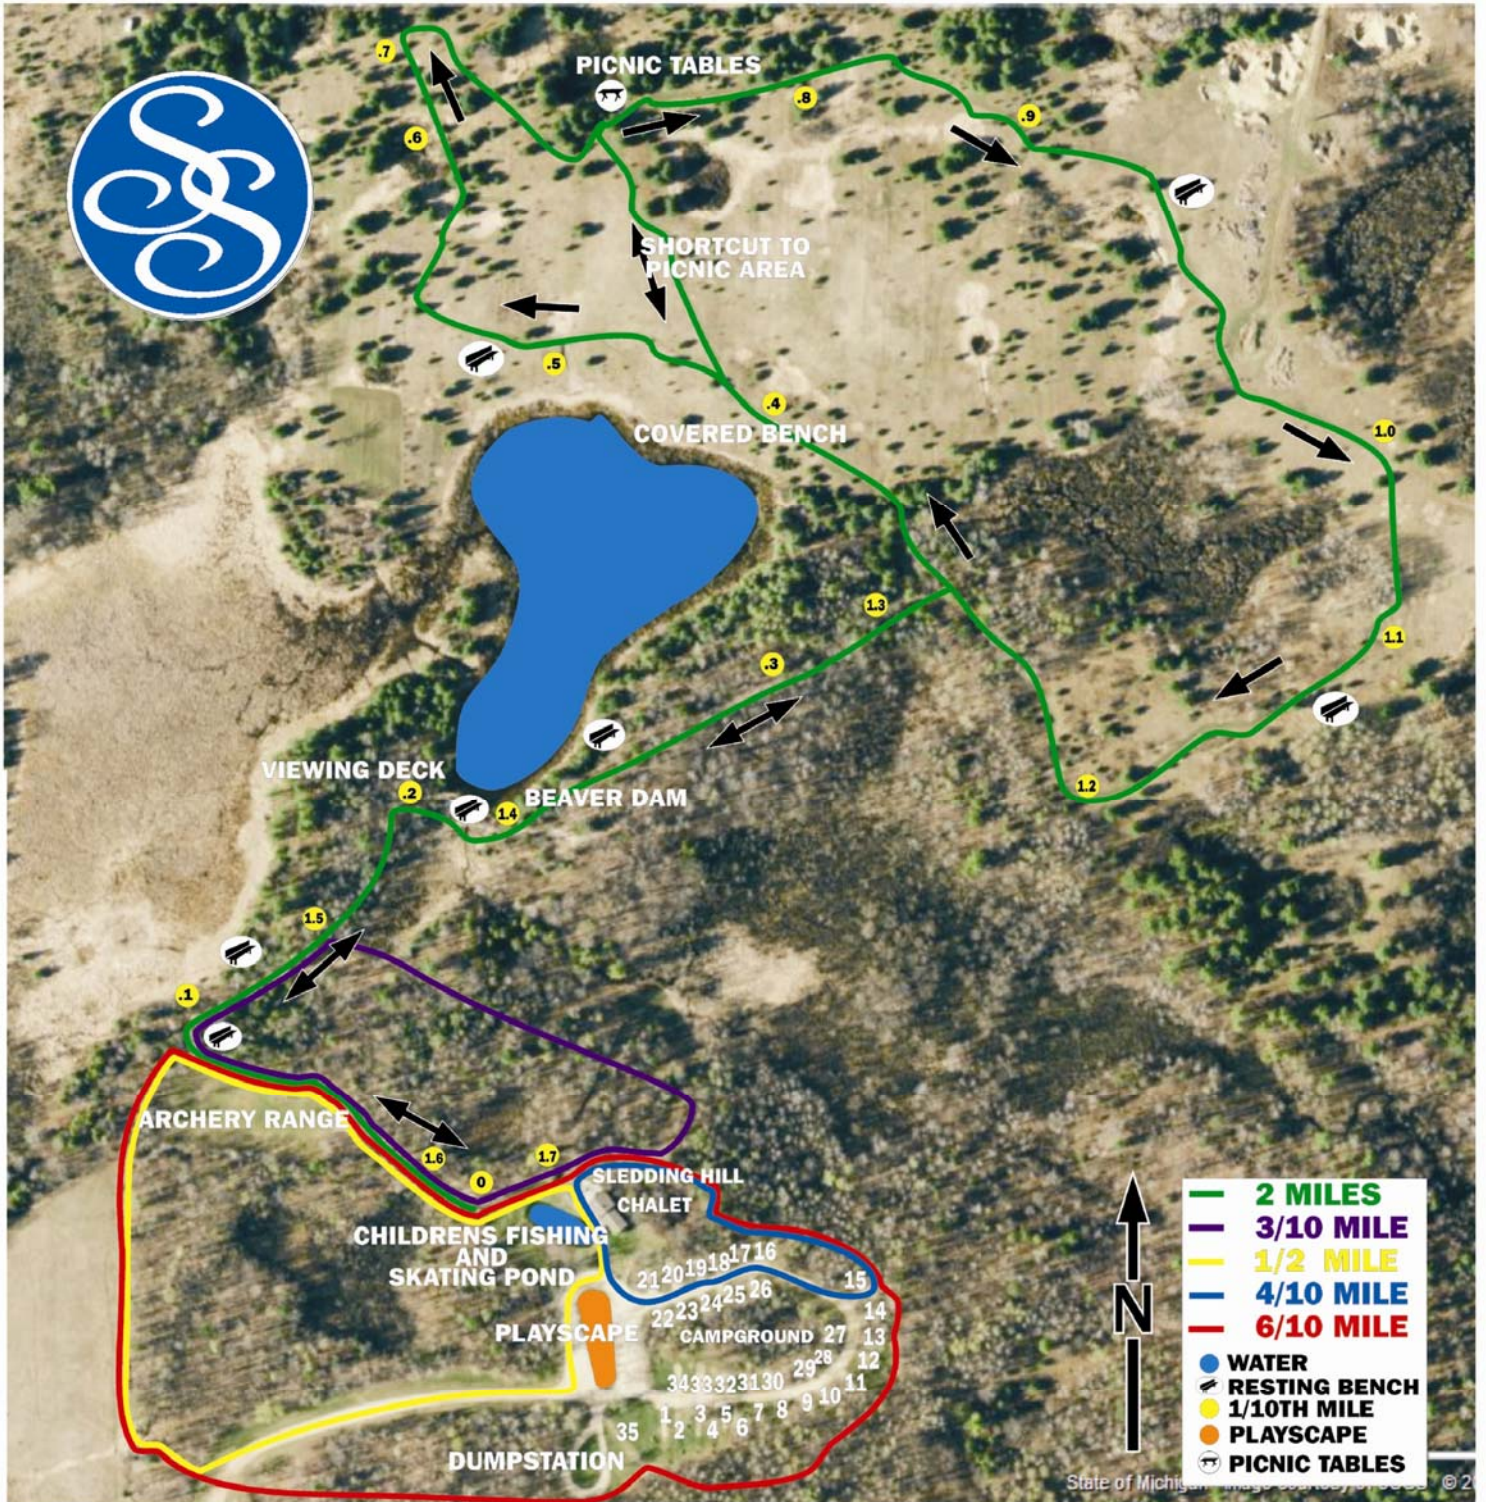

SUGAR SPRINGS CAMPGROUND AND NATURE TRAILS

CAMPGROUND RESERVATIONS
 989-426-4232

POA OFFICE
 989-426-4111

GOLF PRO SHOP
 989-426-4391

HEARTH RESTAURANT
 989-426-9203

POOL
 989-426-0938